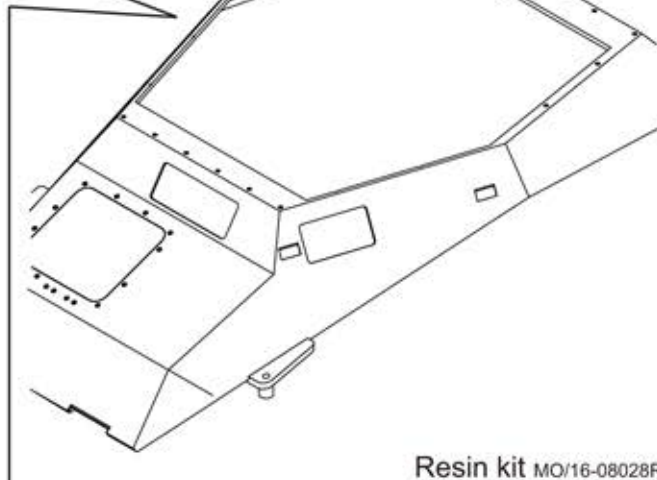

1 / 16 Sd.Kfz.234/3 - "Stummel" 7.5cm

Metal Origin Presents

1

2

3

4

Please Follow The Below Dimension To Make Hole

Resin kit MO/16-08028R