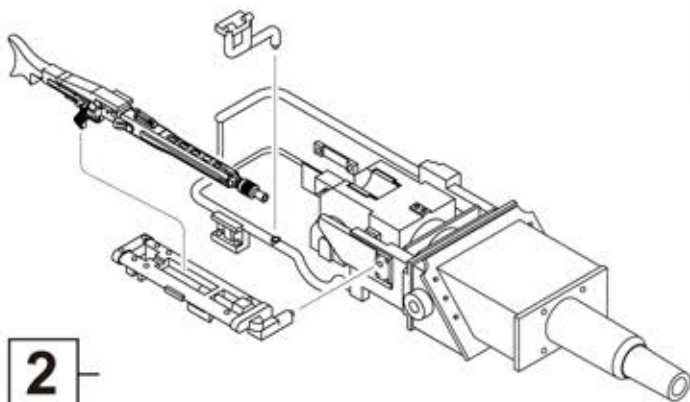

1 / 16 Sd.Kfz.234/3 - "Stummel" 7.5cm

Metal Origin Presents

1

2

3

4

Please Follow The Below Dimension To Make Hole

Resin kit MO/16-08028R