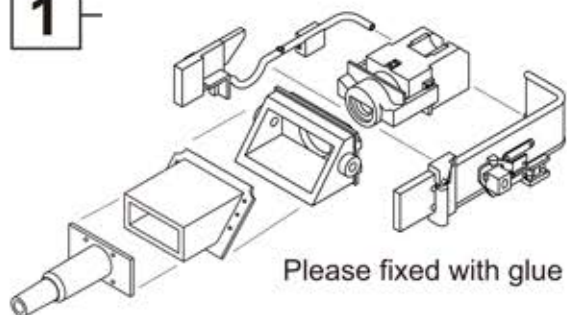

1 / 16 Sd.Kfz.234/3 - "Stummel" 7.5cm

Metal Origin Presents

1

2

3

4

Please Follow The Below Dimension To Make Hole

Resin kit MO/16-08028R