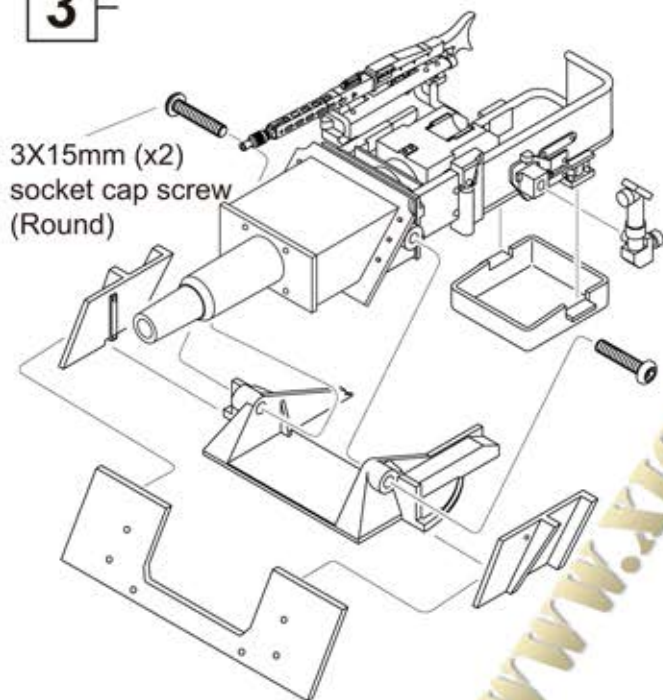

1 / 16 Sd.Kfz.234/3 - "Stummel" 7.5cm

Metal Origin Presents

1

2

3

4

Please Follow The Below Dimension To Make Hole

Resin kit MO/16-08028R