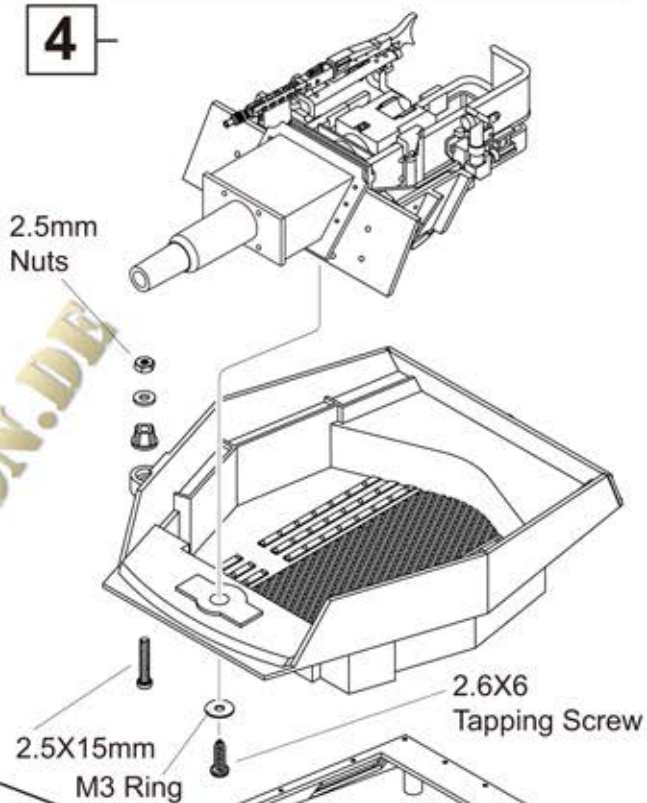

1 / 16 Sd.Kfz.234/3 - "Stummel" 7.5cm

Metal Origin Presents

1

2

3

4

Please Follow The Below Dimension To Make Hole

Resin kit MO/16-08028R