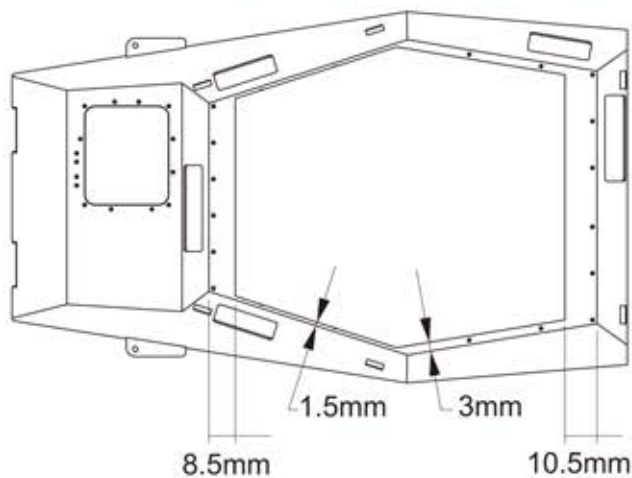

1 / 16 Sd.Kfz.234/3 - "Stummel" 7.5cm

Metal Origin Presents

1

2

3

4

Please Follow The Below Dimension To Make Hole

Resin kit MO/16-08028R